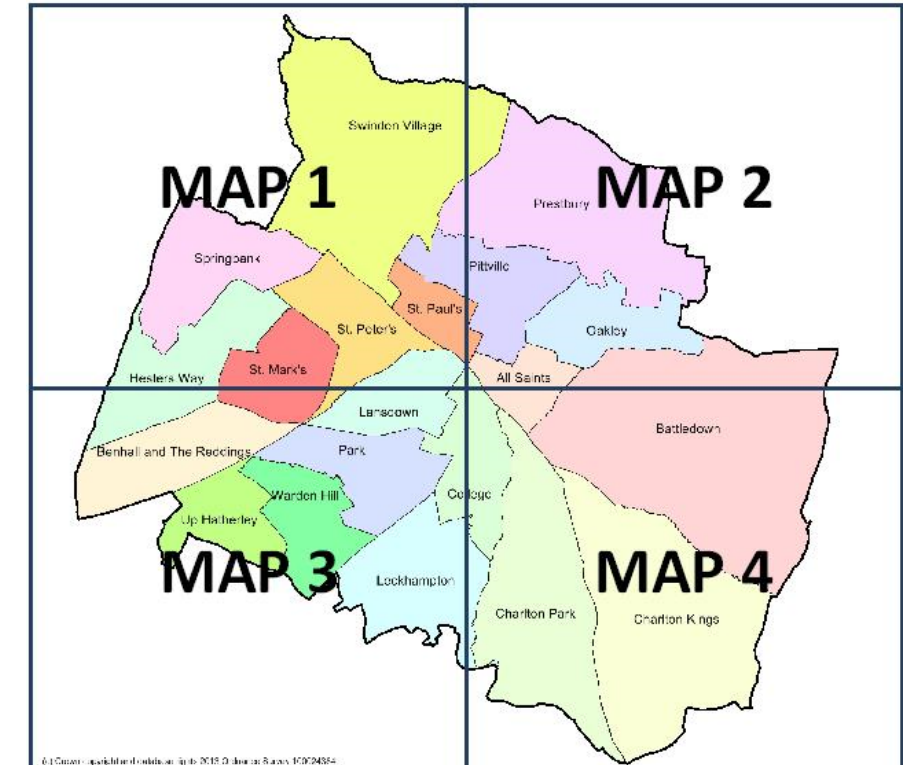

(c) Crown copyright and database rights 2013. Ordnance Survey 100024384

HOUSING MAP 3

Refer to site proforma to view details of the sites coloured Red, Amber and Green (you will need the site reference no.)